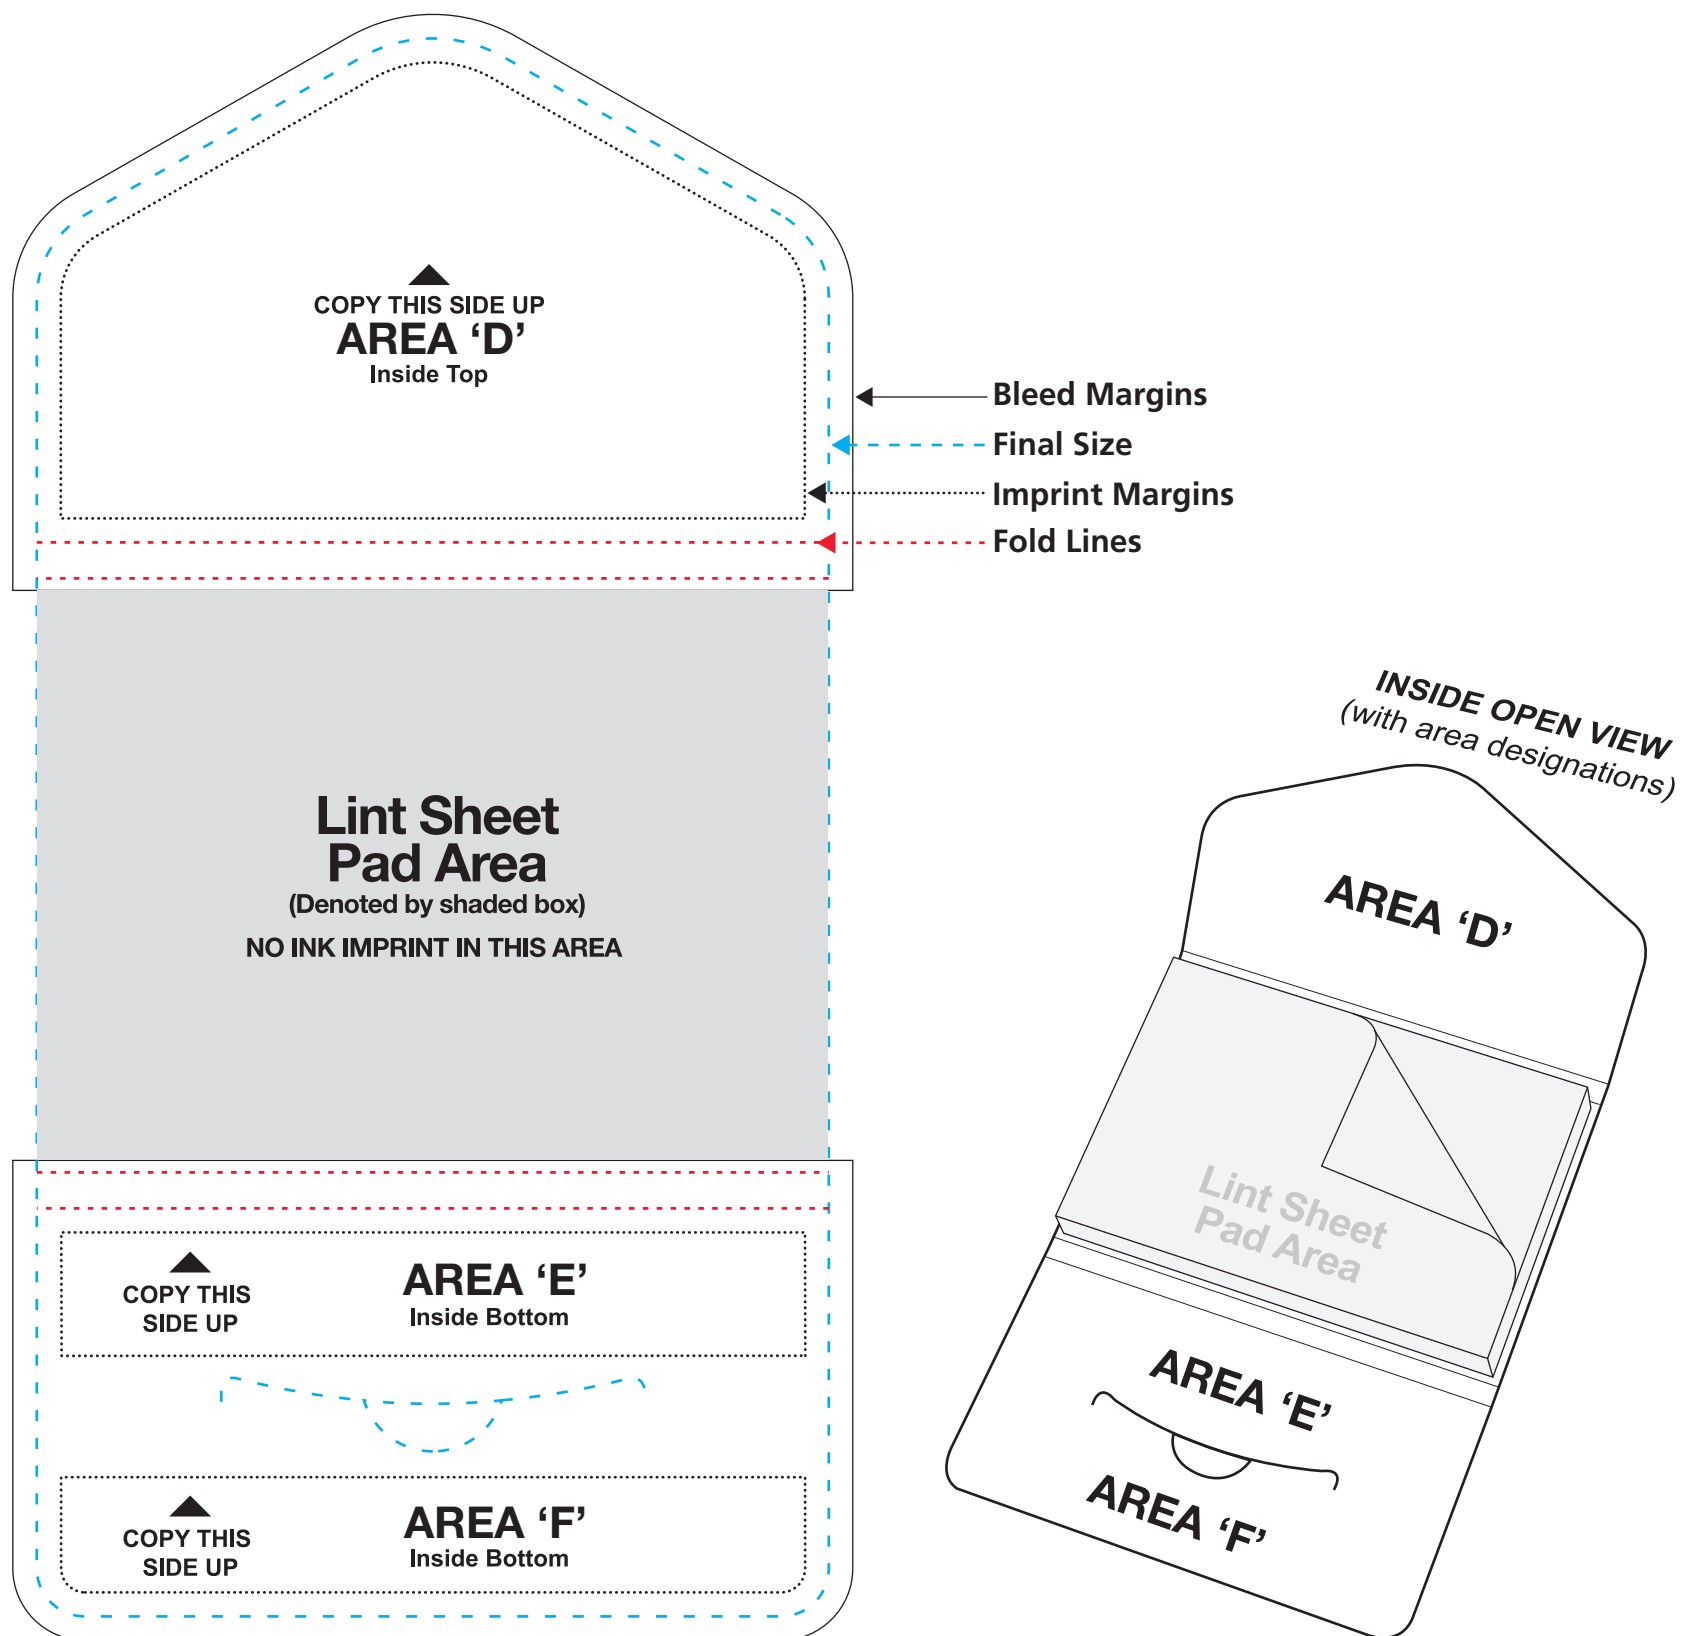

Lint Sheets Pocket Pack — Full Graphic Cover
4-color process imprint

RESTRICTIONS

- No printing on lint sheets
- Instructions are printed on inside cover

Approximate Final size: 4.125"W x 8.218"H

Bleed Areas: .125"

Outside Cover Imprint Areas (denoted by black dotted lines):

Area A: 3.875"W x 1.757"H

Area B: 3.875"W x .642"H

Area C: 3.875"W x 2.843"H

Lint Sheets Pocket Pack — Full Graphic Cover
4-color process imprint

RESTRICTIONS

- No printing on lint sheets
- Instructions are printed on inside cover

Bleed Areas: .125"

Inside Cover Imprint Areas (denoted by black dotted lines):

Area D: 3.875"W x 2.875"H

Area E: 3.875"W x 0.642"H

Outside Cover Imprint Areas (denoted by black dotted lines):

Area A: 2.5"W x 1.25"H