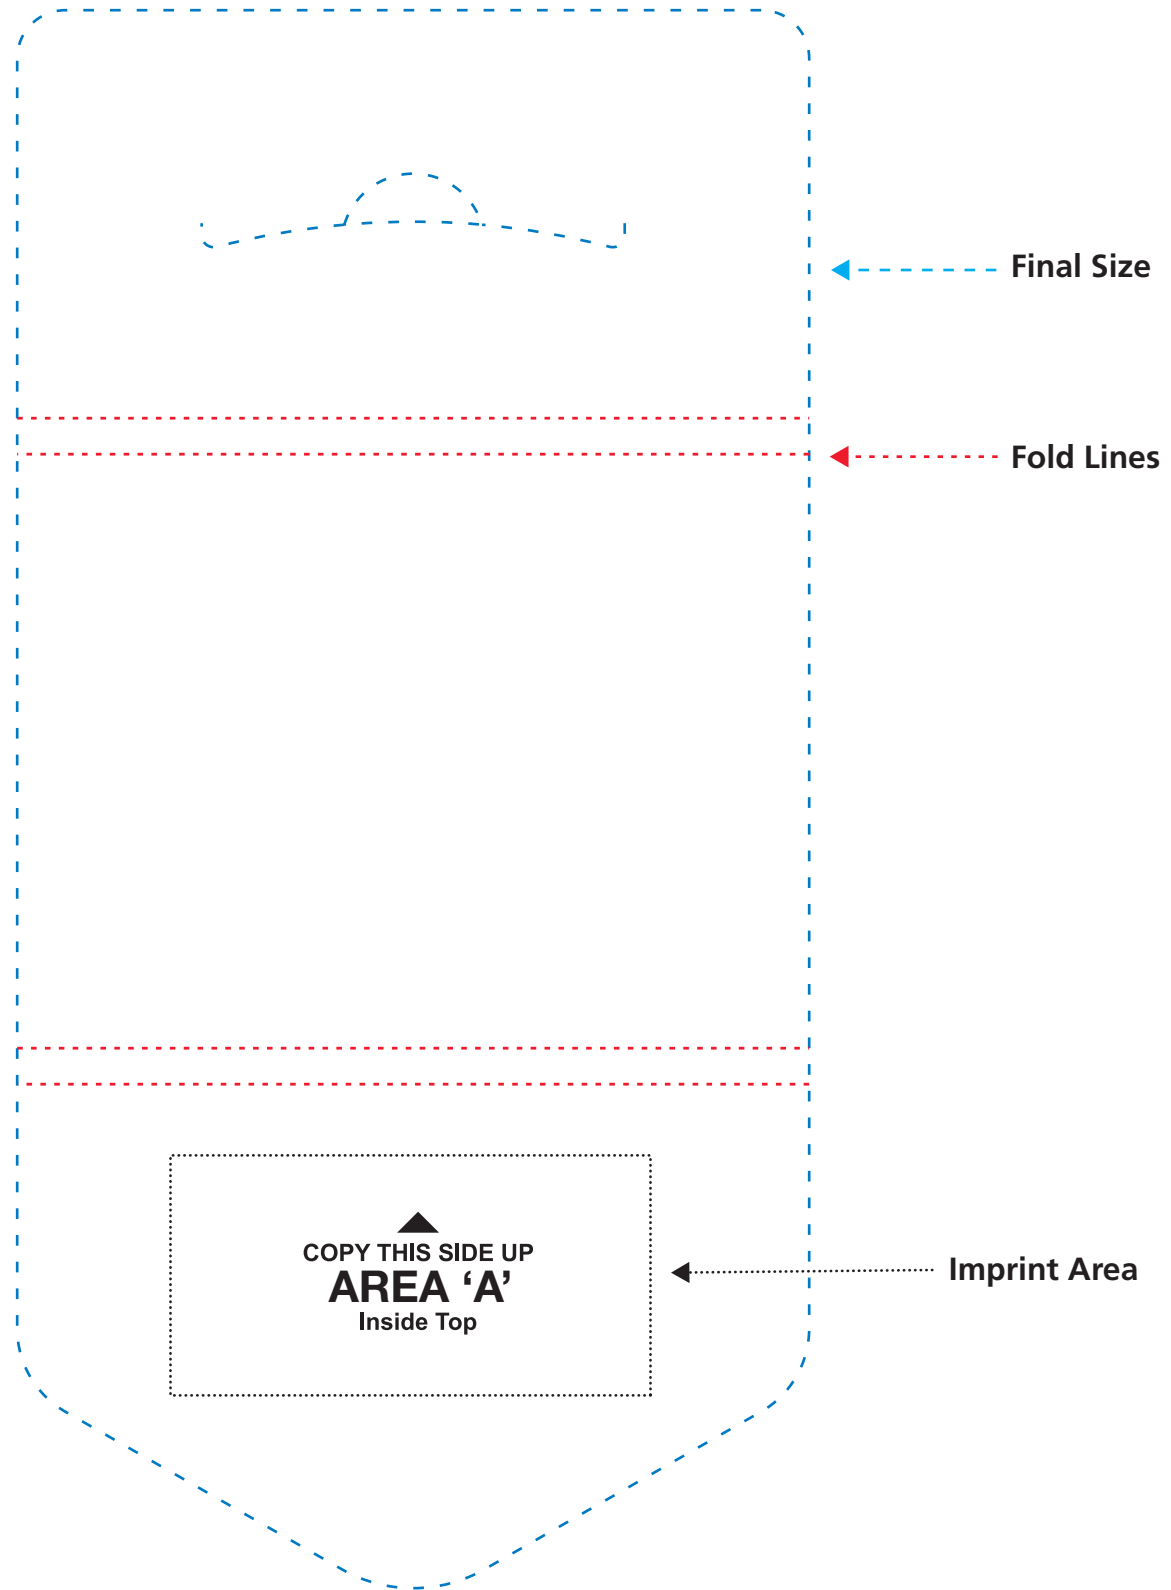

Outside Cover Imprint Areas (denoted by black dotted lines):

Area A: 3.875"W x 1.757"H

Area B: 3.875"W x .642"H

Area C: 3.875"W x 2.843"H

Lint Sheets Pocket Pack — Full Graphic Cover
4-color process imprint

RESTRICTIONS

- No printing on lint sheets
- Instructions are printed on inside cover

Bleed Areas: .125"

Inside Cover Imprint Areas (denoted by black dotted lines):

Area D: 3.875"W x 2.875"H

Area E: 3.875"W x 0.642"H

Area F: 3.875"W x .6"H

Lint Sheets Pocket Pack
4-color process imprint

RESTRICTIONS

- No printing on lint sheets
- Instructions are printed on inside cover

Approximate Final size: 4.125"W x 8.218"H

Bleed Areas: .No Bleeds

Outside Cover Imprint Areas (denoted by black dotted lines):

Area A: 2.5"W x 1.25"H