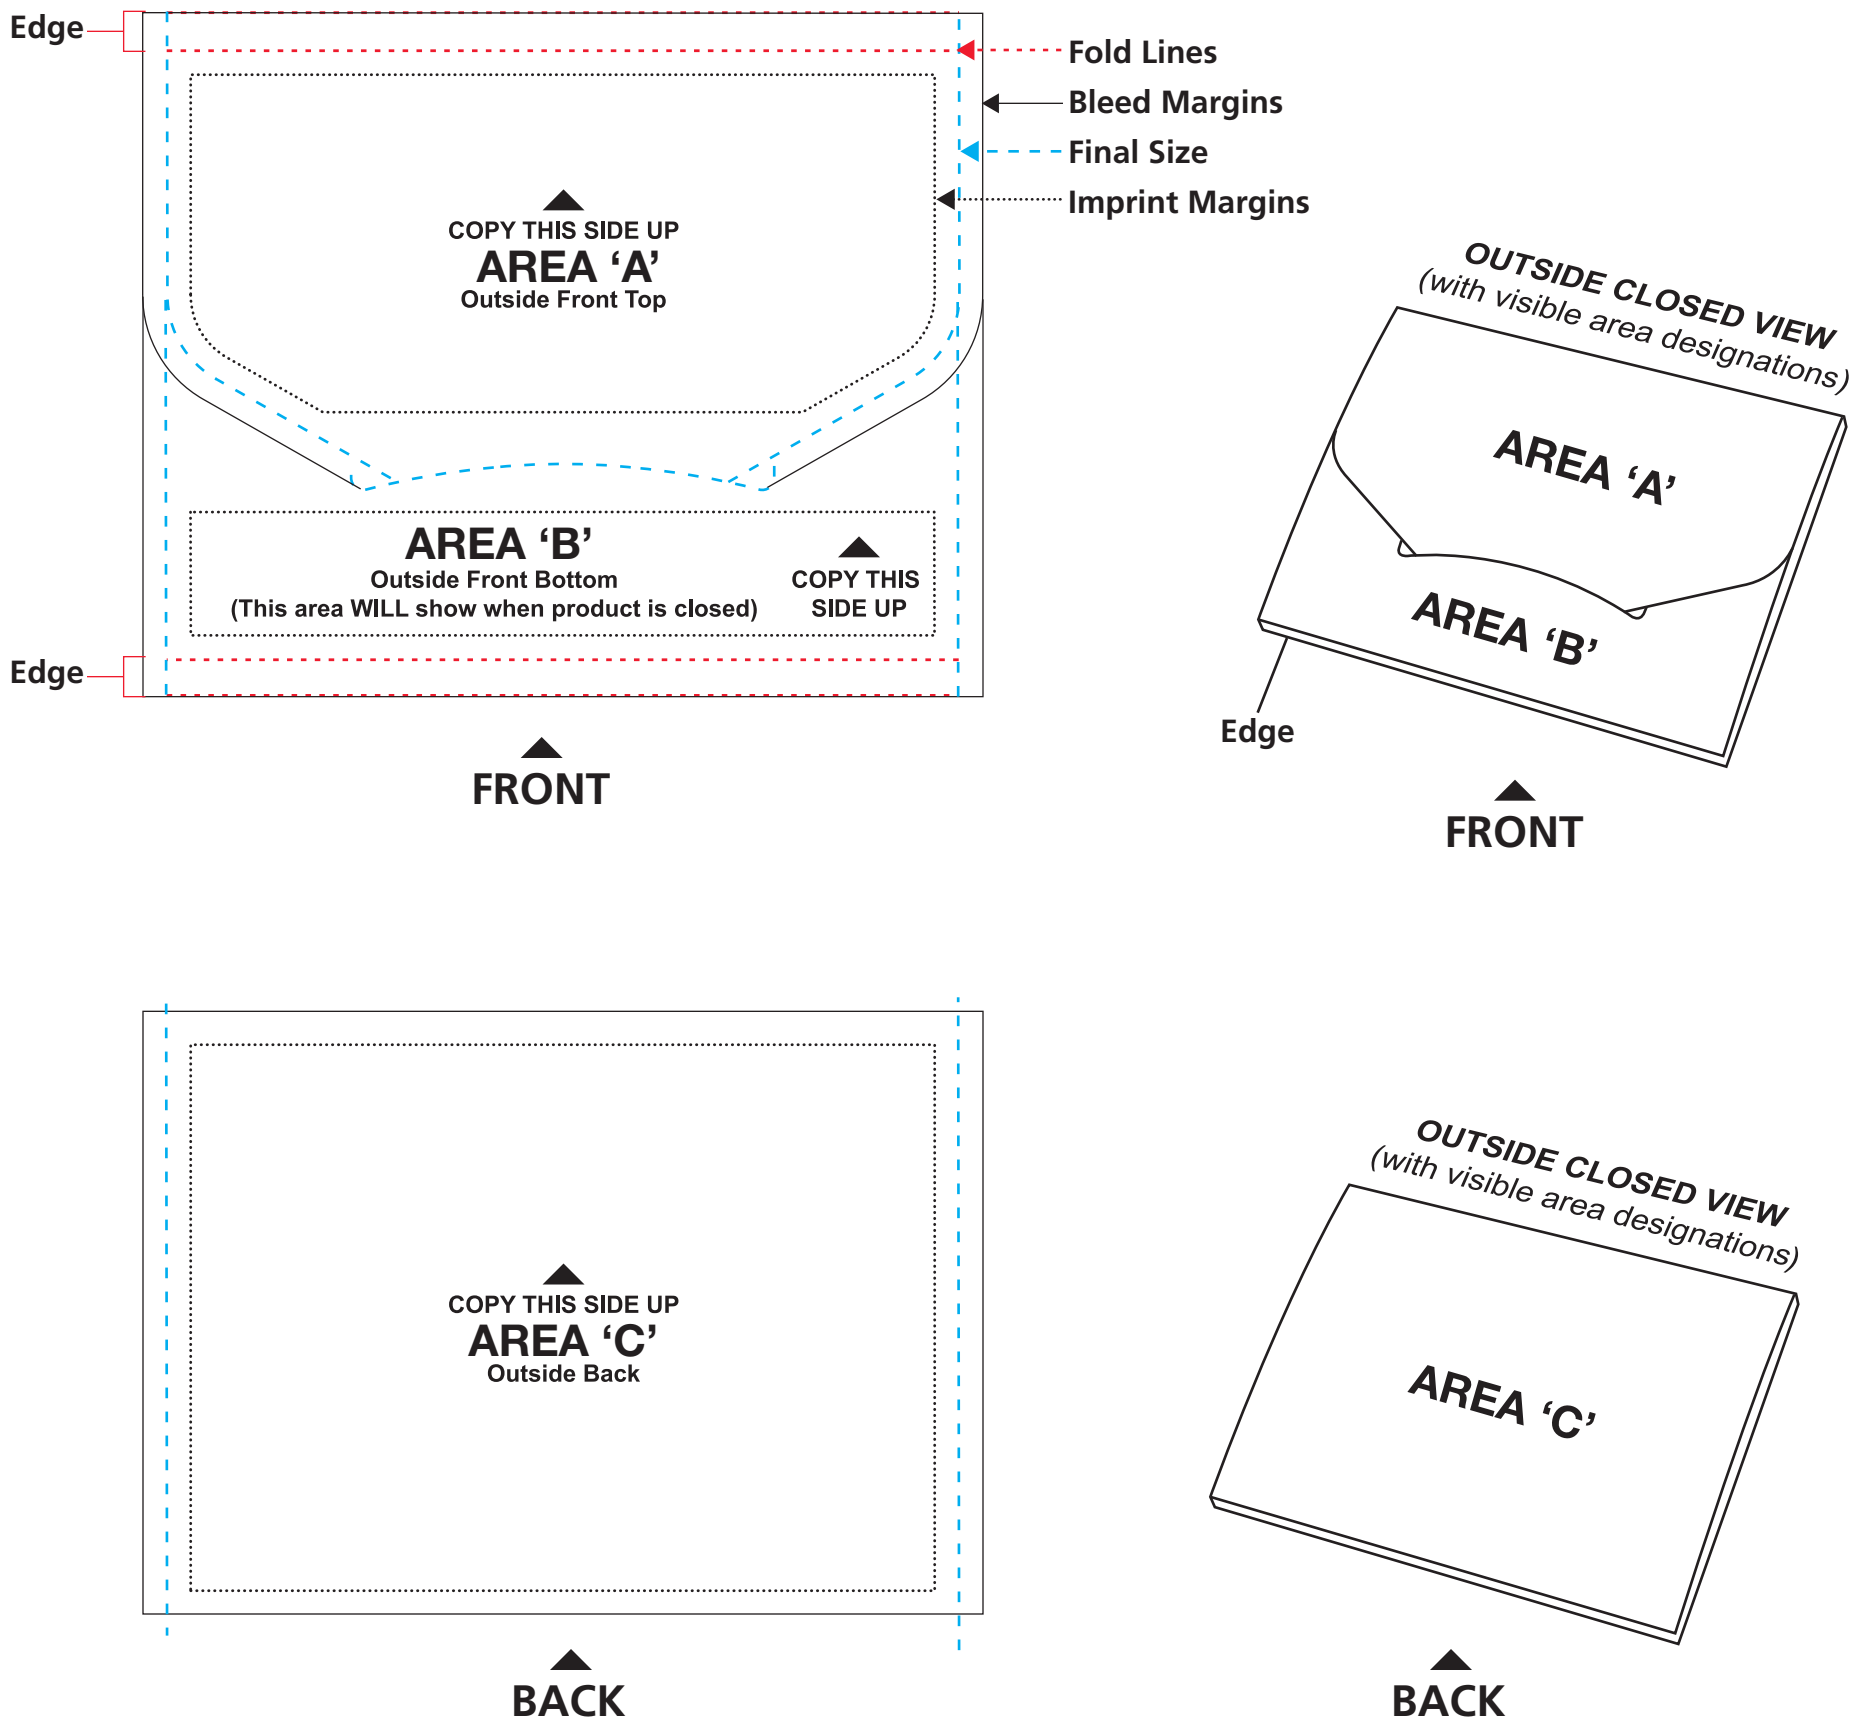

Lint Sheets Pocket Pack — Full Graphic Cover
4-color process imprint

RESTRICTIONS

- No printing on lint sheets
- Instructions are printed on inside cover

Approximate Final size: 4.125"W x 8.218"H

Bleed Areas: .125"

Outside Cover Imprint Areas (denoted by black dotted lines):

Area A: 3.875"W x 1.757"H

Area B: 3.875"W x .642"H

Area C: 3.875"W x 2.843"H

Lint Sheets Pocket Pack — Full Graphic Cover
4-color process imprint

RESTRICTIONS

- No printing on lint sheets
- Instructions are printed on inside cover

Bleed Areas: .125"

Inside Cover Imprint Areas (denoted by black dotted lines):

Area D: 3.875"W x 2.875"H

Area E: 3.875"W x 0.642"H

Outside Cover Imprint Areas (denoted by black dotted lines):

Area A: 2.5"W x 1.25"H